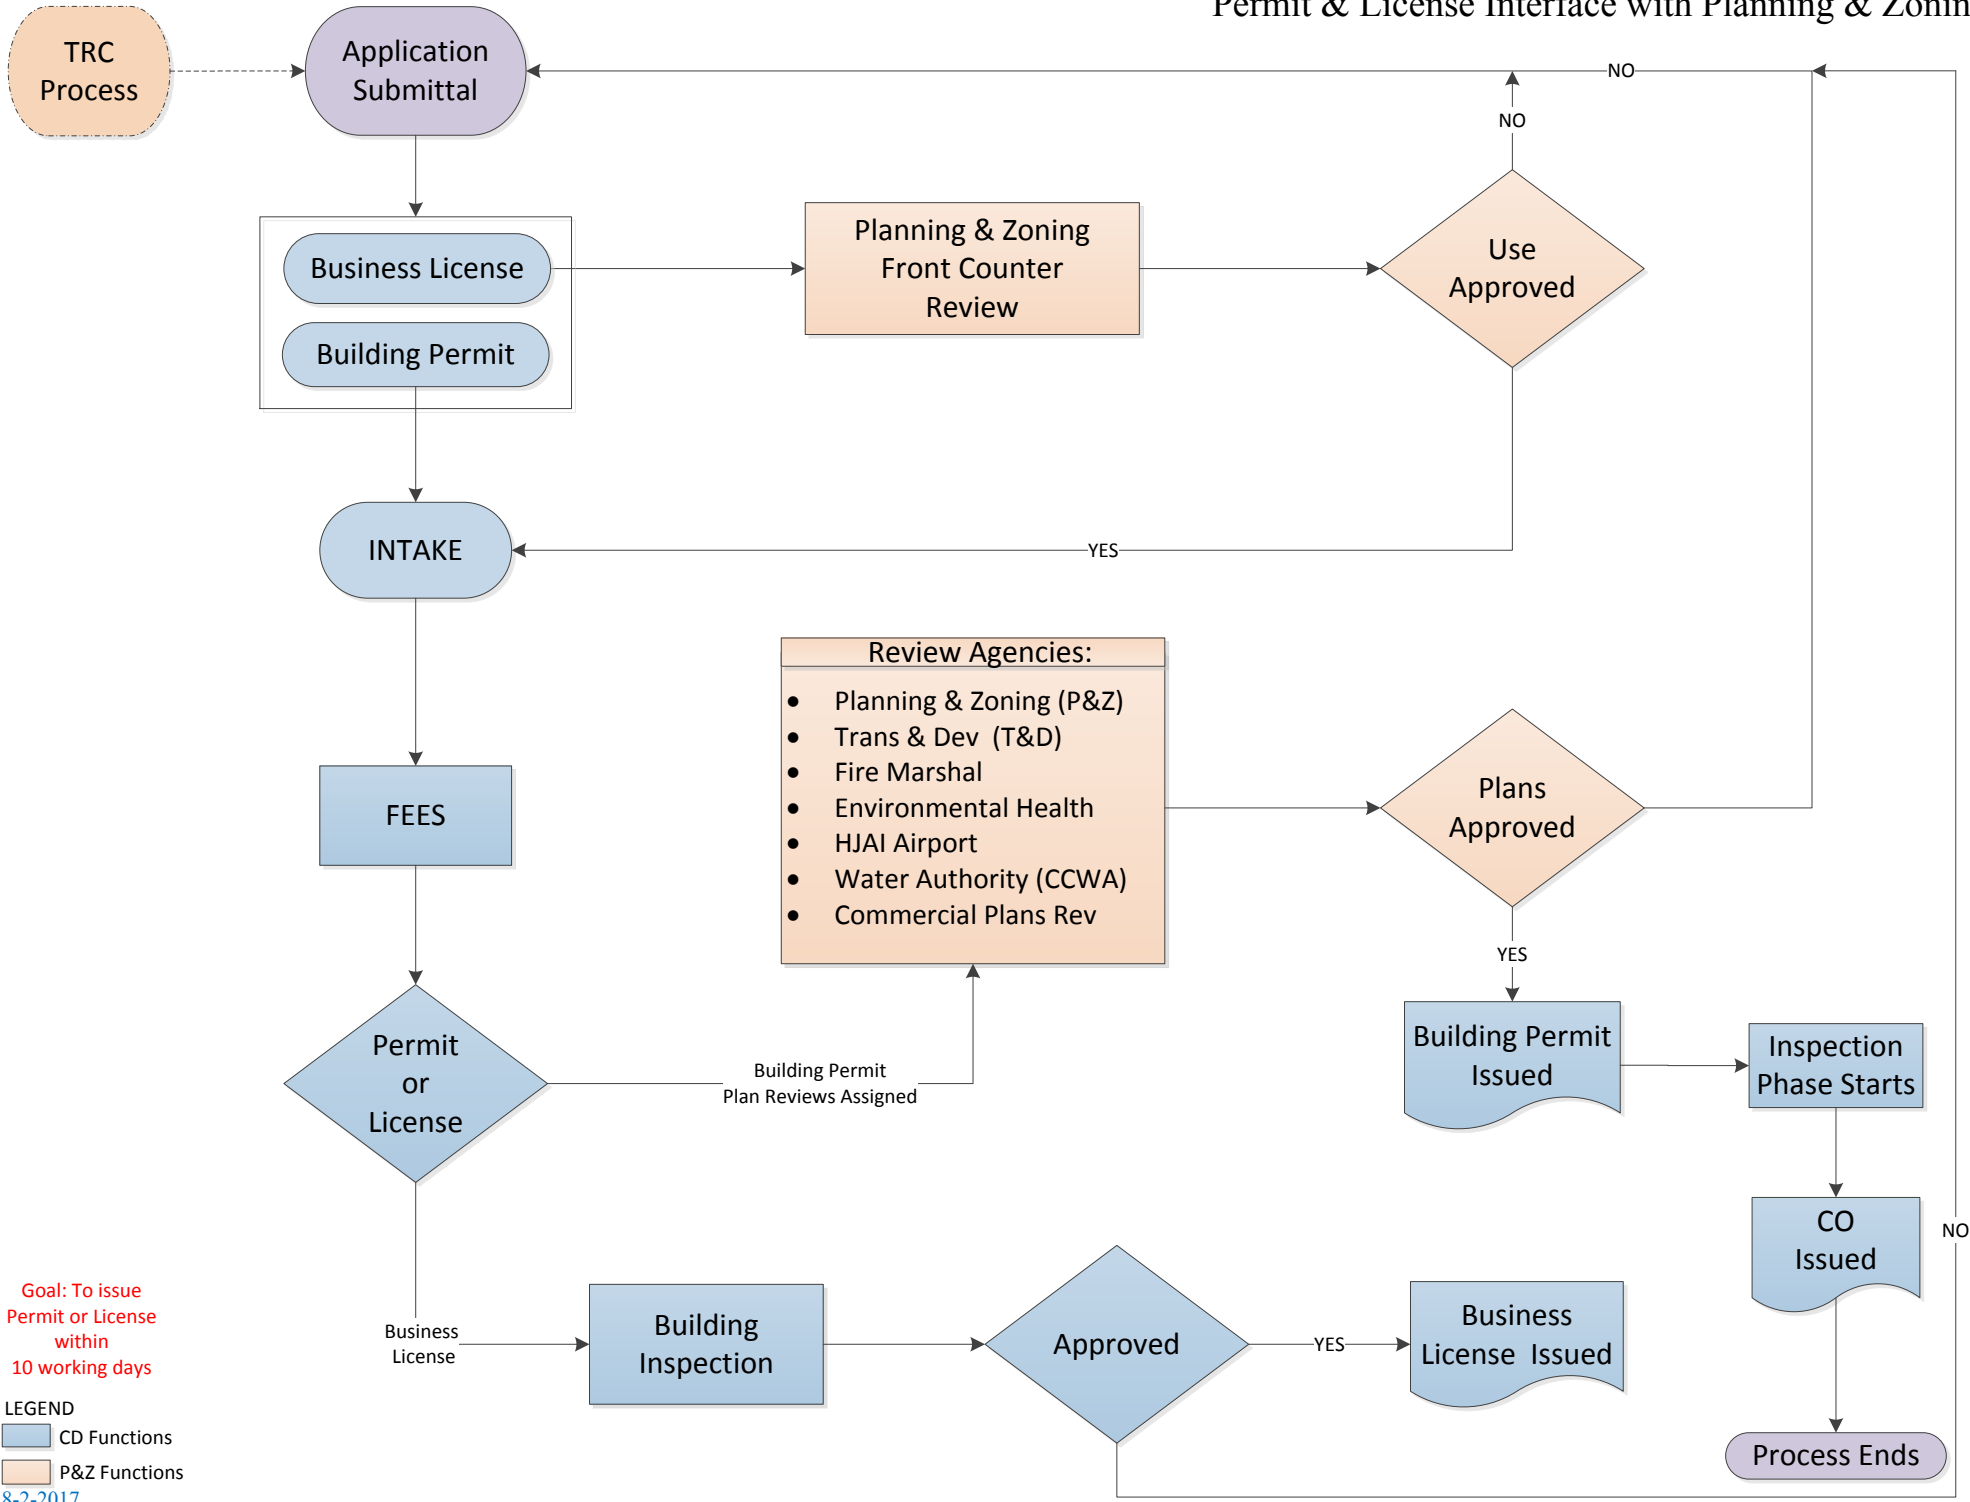

Permit & License Interface with Planning & Zoning

Goal: To issue Permit or License within 10 working days

LEGEND
 CD Functions
 P&Z Functions